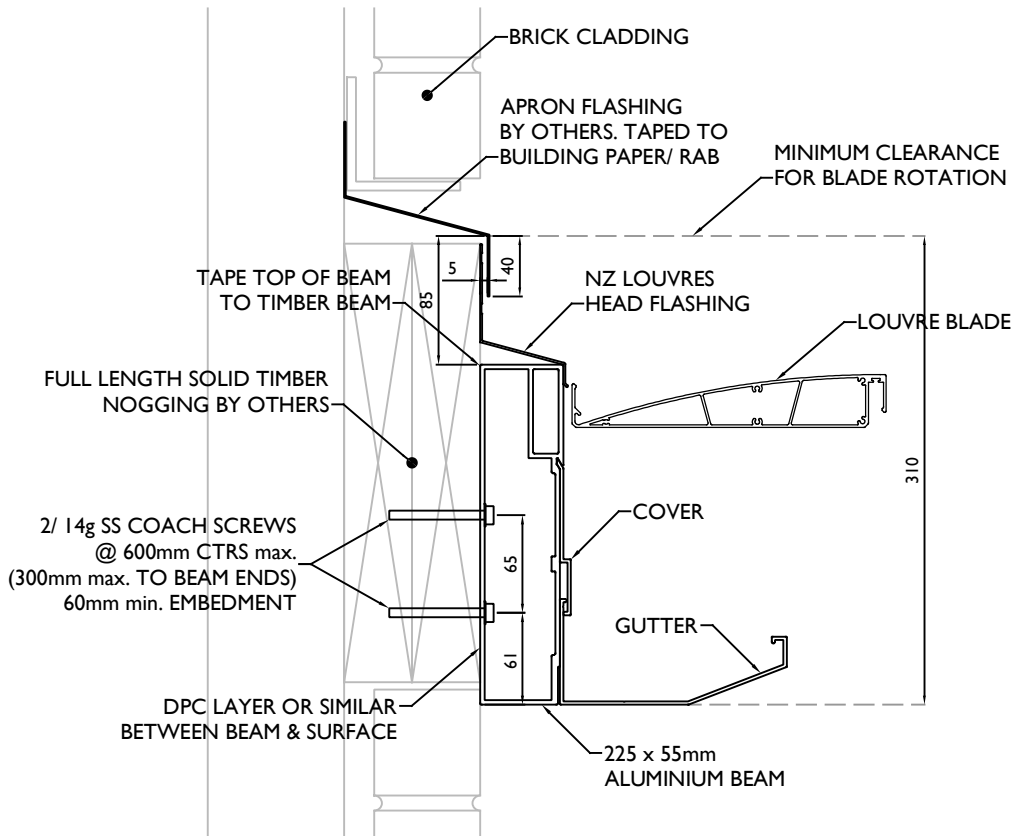

BF-DF/BRK

CLIENT	DRAWING TITLE	BEAM FIXING DIRECT FIX BRICK	SCALE	1:5 (A4)	ISSUE	A
	DRAWING REF	BF-DF/BRK	DATE	26.05.2023	DRAWN BY	P.D
PROJECT NO.	FRAME / BLADE COLOUR					