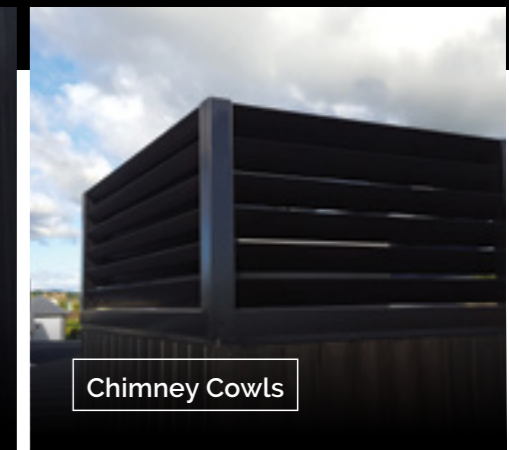

Chimney Cowls

Manufactured to the highest standard

NZ Louvres proudly support and buy local by manufacturing our products here in New Zealand. Manufacturing locally allows us the opportunity to source the very best suppliers for your build, whilst delivering a finished product that is environmentally responsible.

Bringing you the latest in automation

Maximise your outdoor living, all year round with NZ Louvres state of the art automation. Remote controls and rain sensors come as standard so you can enjoy automation without having to pay a premium for it. However, if it's a manual system you are after, we can take care of that too.