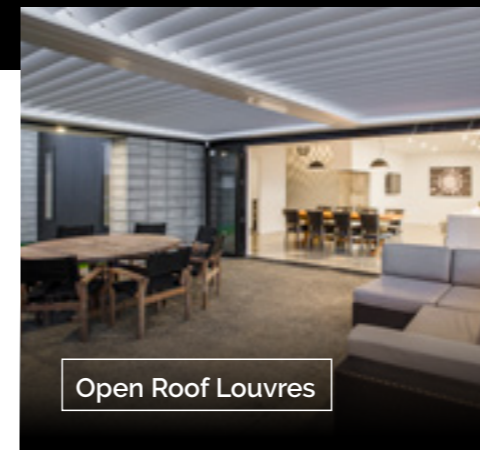

Panel Louvres

Open Roof Louvres