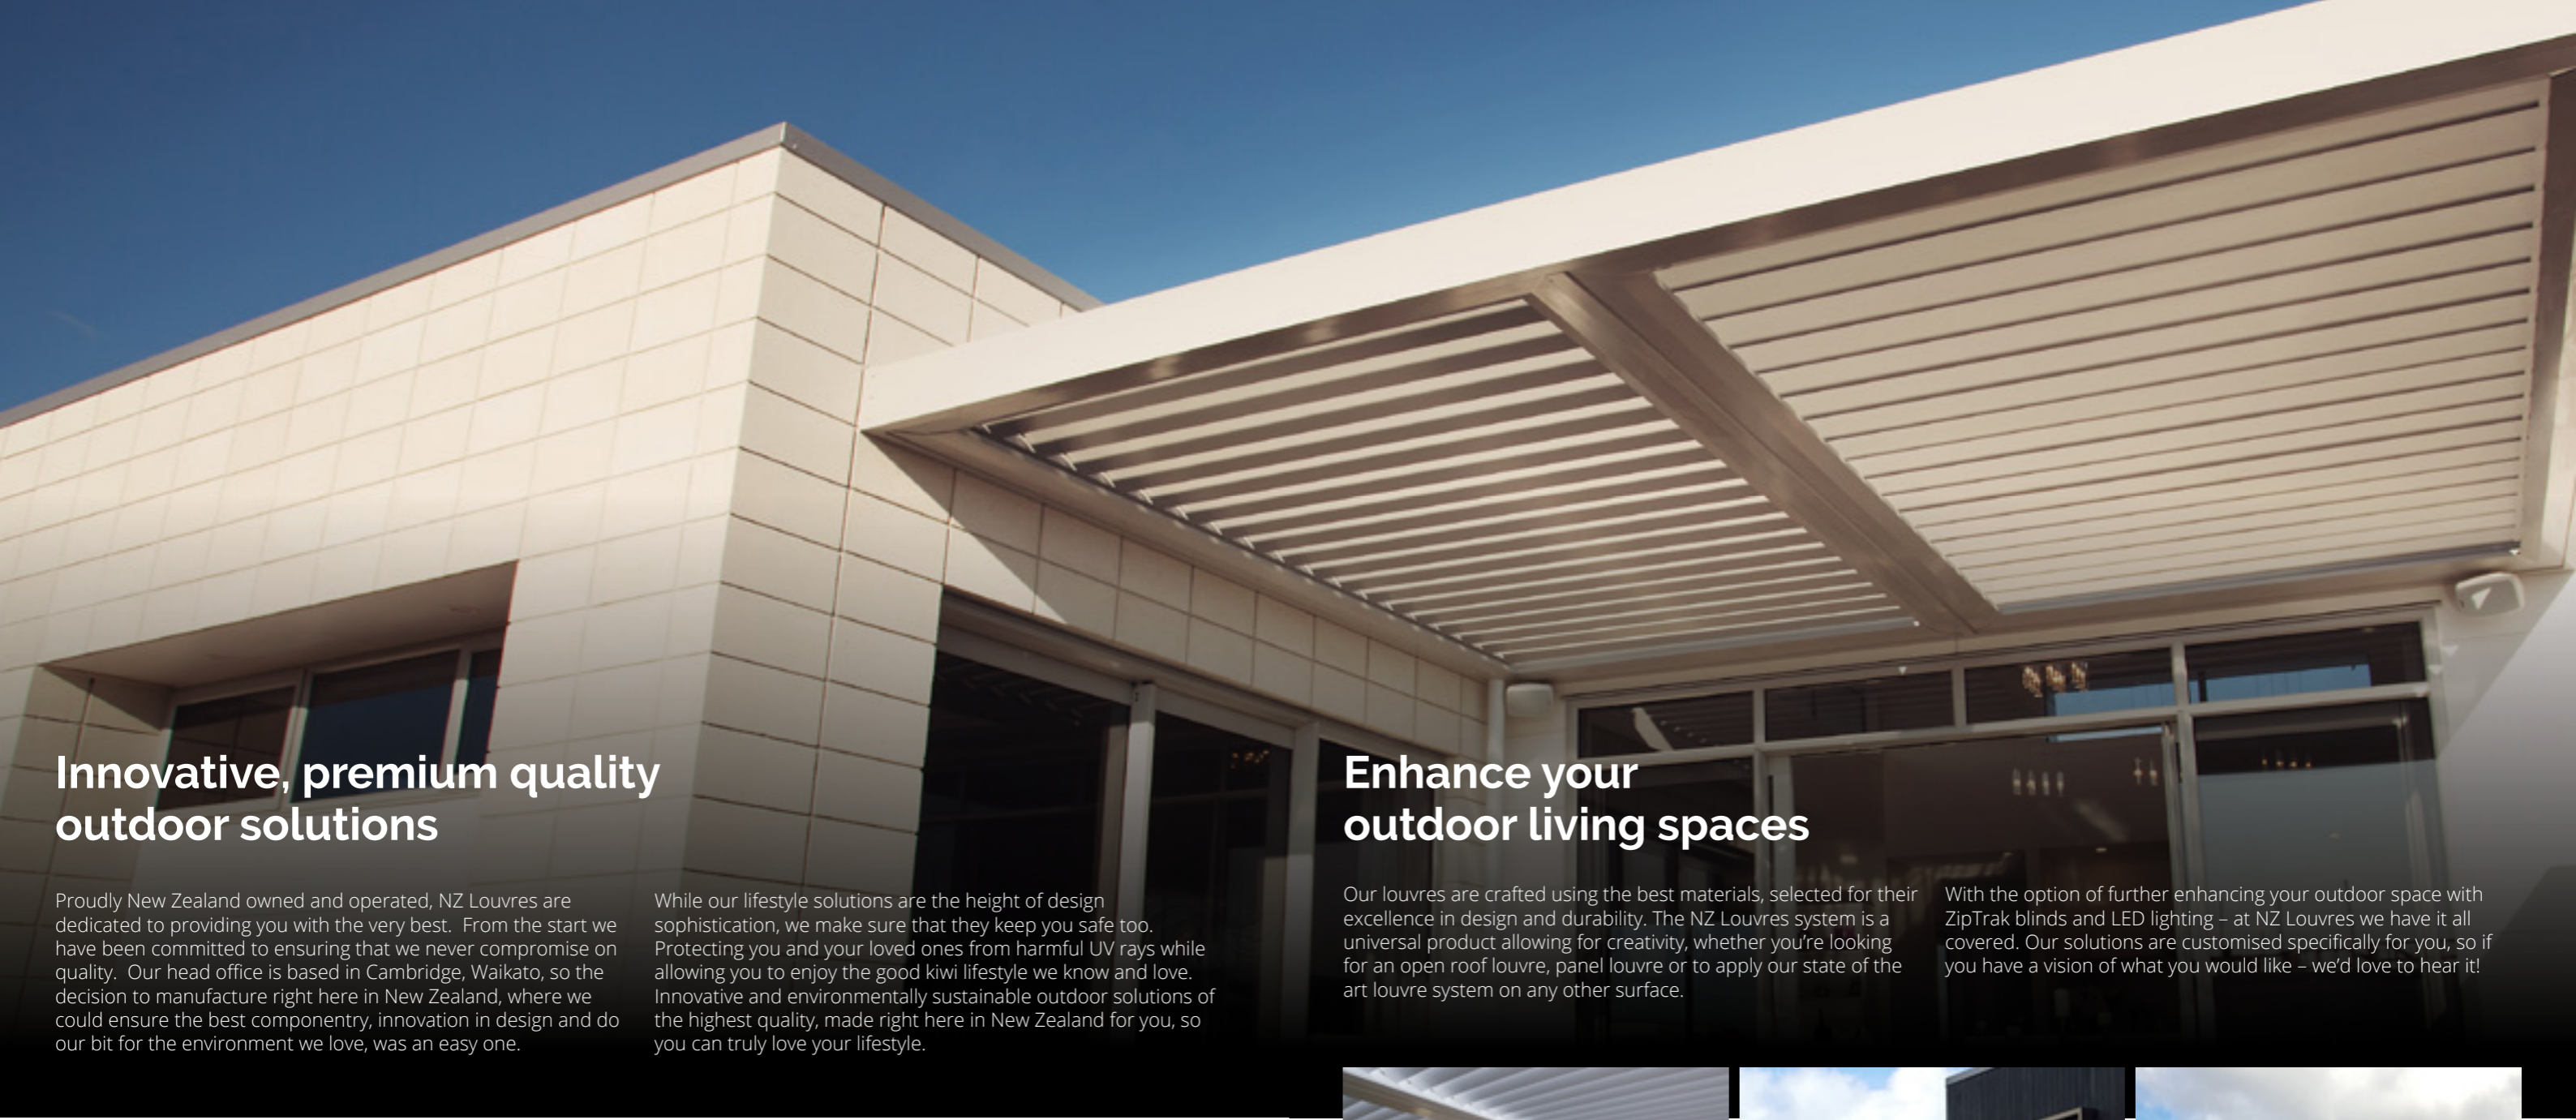

Innovative, premium quality outdoor solutions

Proudly New Zealand owned and operated, NZ Louvres are dedicated to providing you with the very best. From the start we have been committed to ensuring that we never compromise on quality. Our head office is based in Cambridge, Waikato, so the decision to manufacture right here in New Zealand, where we could ensure the best componentry, innovation in design and do our bit for the environment we love, was an easy one.

While our lifestyle solutions are the height of design sophistication, we make sure that they keep you safe too. Protecting you and your loved ones from harmful UV rays while allowing you to enjoy the good kiwi lifestyle we know and love. Innovative and environmentally sustainable outdoor solutions of the highest quality, made right here in New Zealand for you, so you can truly love your lifestyle.

Enhance your outdoor living spaces

Our louvres are crafted using the best materials, selected for their excellence in design and durability. The NZ Louvres system is a universal product allowing for creativity, whether you're looking for an open roof louvre, panel louvre or to apply our state of the art louvre system on any other surface.

With the option of further enhancing your outdoor space with ZipTrak blinds and LED lighting – at NZ Louvres we have it all covered. Our solutions are customised specifically for you, so if you have a vision of what you would like – we'd love to hear it!

Make the sustainable choice for Aotearoa

We practice and enforce the highest of industry standards and take pride in our responsibility to the environment by sourcing local raw materials and components for all our builds. Ensuring we are as sustainable as possible, NZ Louvres are proud to be a member of the Sustainable Business Network.

Our main aluminium supplier is firmly committed to a long term environmental and sustainable future. They are the only aluminium extrusion business in New Zealand to operate a remelt casthouse allowing them to recycle scrap aluminium and provide better control of the composition of their products.

Demonstrating sound environmental performance has acquired them the Enviro-Mark Diamond level certification and to receive AS/NZS ISO 14001 international certification for their environmental management systems.