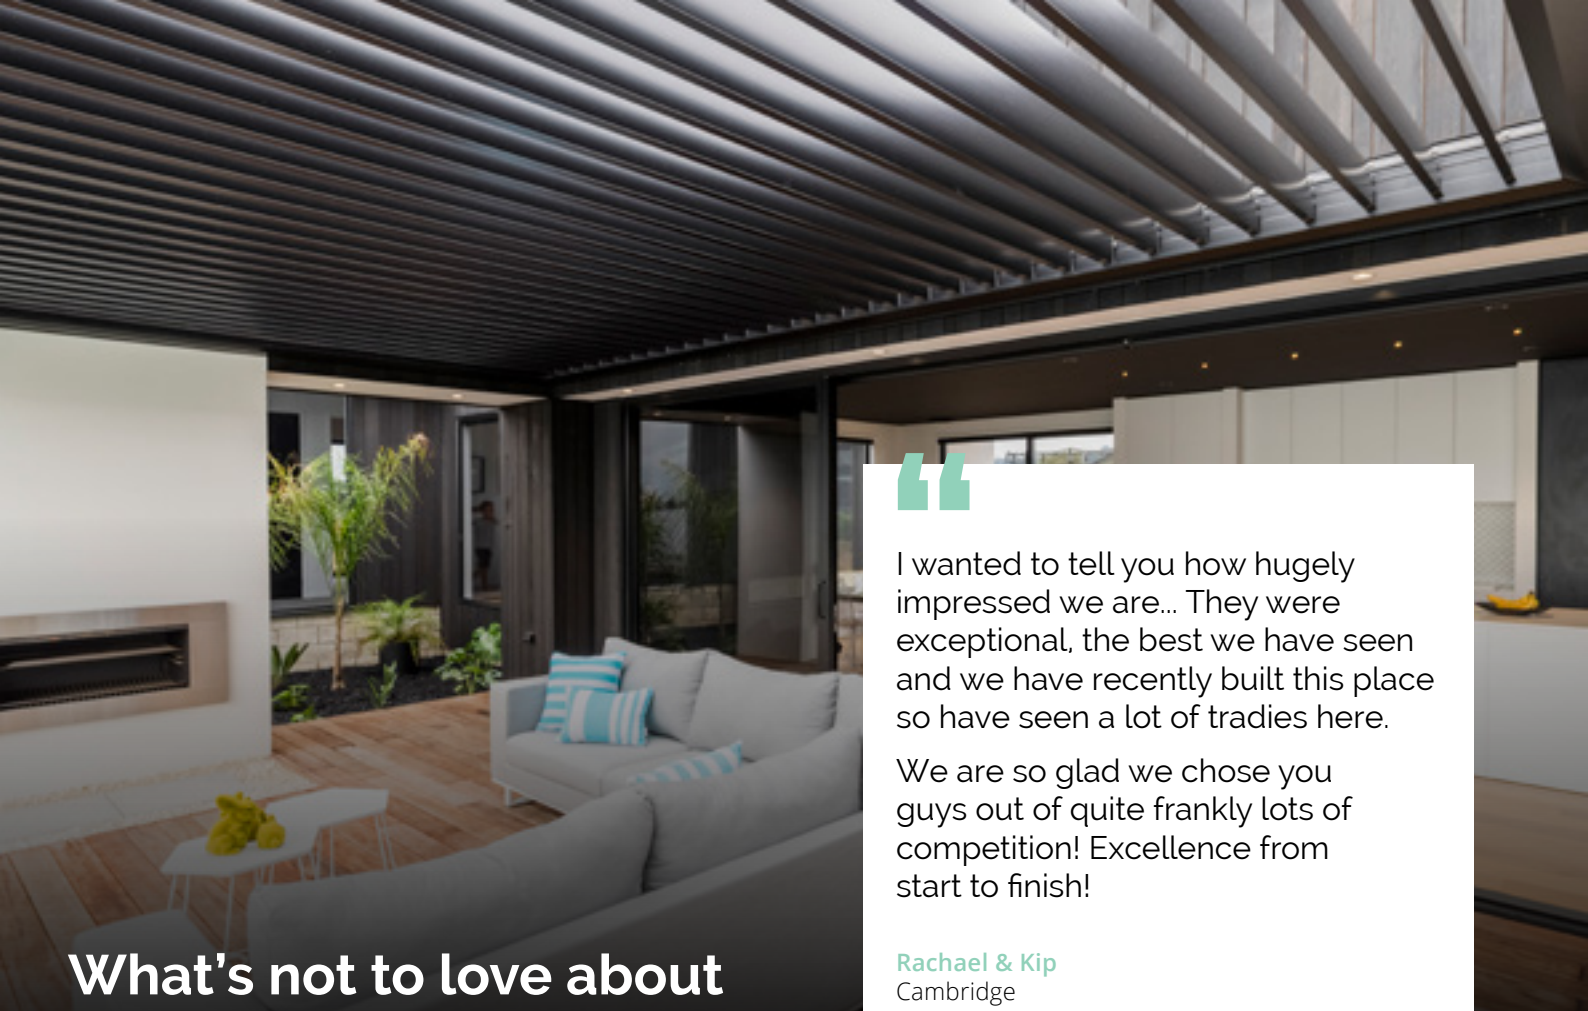

What's not to love about New Zealand's own designed & manufactured Louvre brand?

NZ Louvres provide you with the freedom to expand your living and entertaining area while offering protection from all the weather elements. Seek cool refuge from the sun in summer, or embrace the winter from the cosy retreat of your outdoor area.

We are committed to ensuring we never compromise on quality. We ensure the best componentry, innovation in design and do our best for the environment we love. We are dedicated to providing you with an exceptional lifestyle experience.

I wanted to tell you how hugely impressed we are... They were exceptional, the best we have seen and we have recently built this place so have seen a lot of tradies here.

We are so glad we chose you guys out of quite frankly lots of competition! Excellence from start to finish!

Rachael & Kip
Cambridge