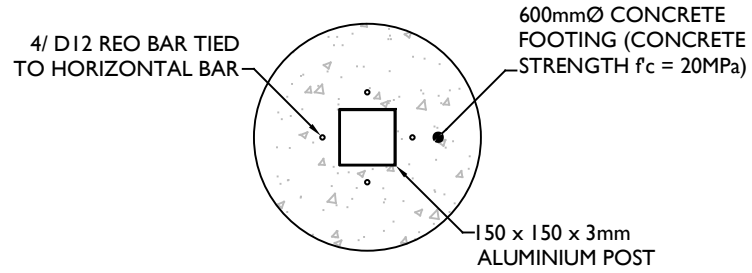

PFC-CO/600

CLIENT

DRAWING TITLE  
POST FOOTING CONNECTION  
CONC. FOOTING 600mmØ

SCALE  
1:20 (A4)

SCALE

ISSUE  
B

DRAWING REF  
PFC-CO/600

DATE  
01.07.2022

DATE

DRAWN BY  
P.D

PROJECT NO.

FRAME / BLADE COLOUR