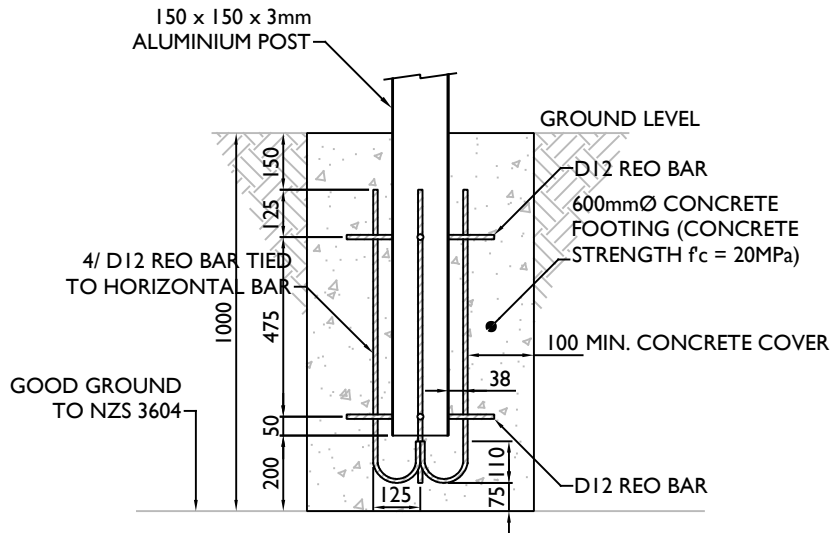

PFC-CO/600

CLIENT

DRAWING TITLE  
POST FOOTING CONNECTION  
CONC. FOOTING 600mmØ

SCALE  
1:20 (A4)

SCALE

ISSUE  
B

DRAWING REF  
PFC-CO/600

DATE  
01.07.2022

DATE

DRAWN BY  
P.D

PROJECT NO.

FRAME / BLADE COLOUR