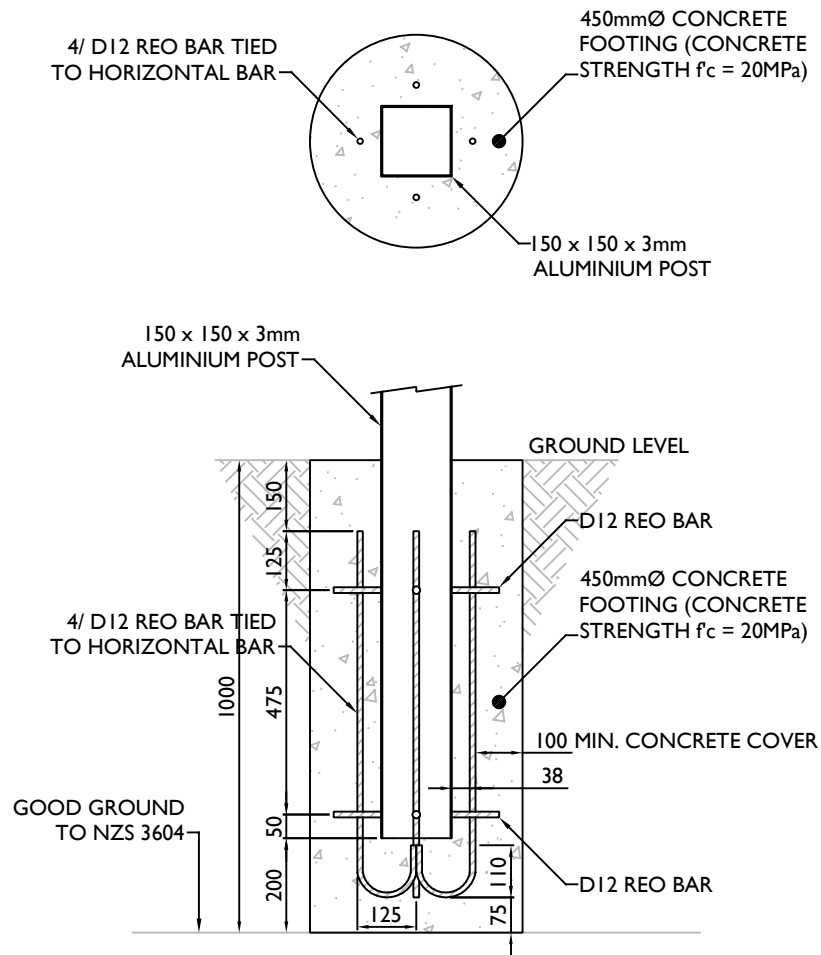

PFC-CO/450

CLIENT

DRAWING TITLE  
POST FOOTING CONNECTION  
CONC. FOOTING 450mmØ

SCALE  
1:16 (A4)

SCALE

ISSUE  
B

DRAWING REF  
PFC-CO/450

DATE  
01.07.2022

DATE

DRAWN BY  
P.D

PROJECT NO.

FRAME / BLADE COLOUR