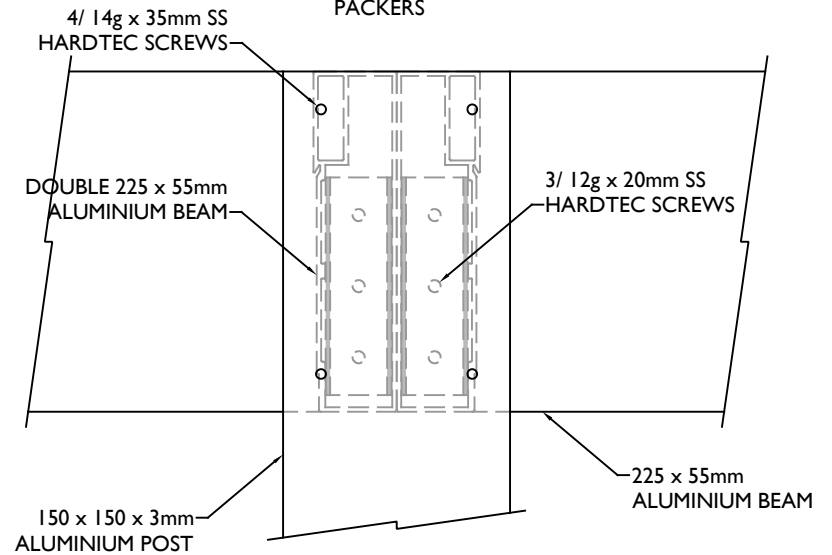

PC-SDF/DBL

PC-SDF/BJ90/DBL

CLIENT	DRAWING TITLE	SCALE	ISSUE
	POST TOP CONNECTION SIDE FIXING DOUBLE BEAM	1:5 (A4)	B
PROJECT NO.	DRAWING REF	DATE	DRAWN BY
	PC-SDF/DBL	01.07.2022	P.D
			FRAME / BLADE COLOUR