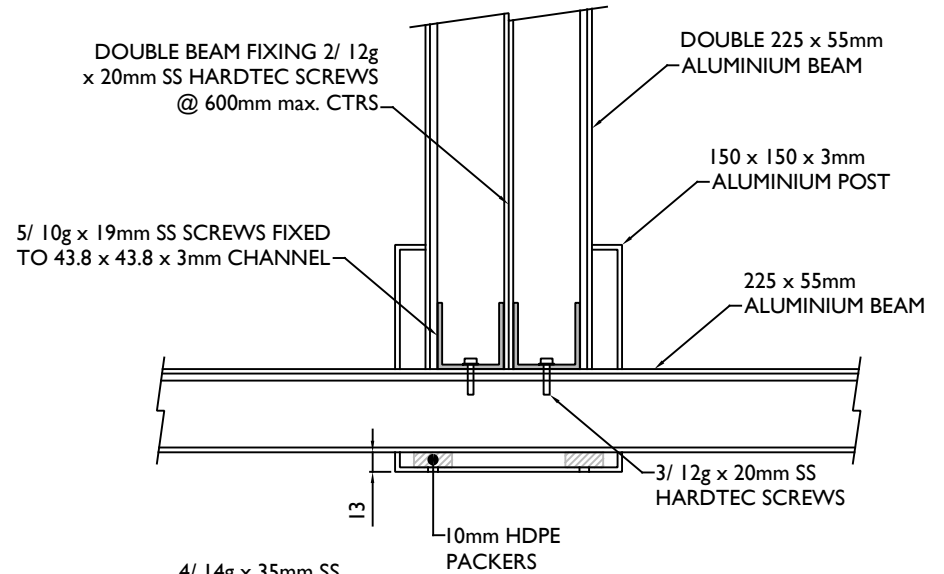

PC-SDF/DBL

PC-SDF/BJ90/DBL

CLIENT	DRAWING TITLE	SCALE	ISSUE
	POST TOP CONNECTION SIDE FIXING DOUBLE BEAM	1:5 (A4)	B
PROJECT NO.	DRAWING REF	DATE	DRAWN BY
	PC-SDF/DBL	01.07.2022	P.D
			FRAME / BLADE COLOUR