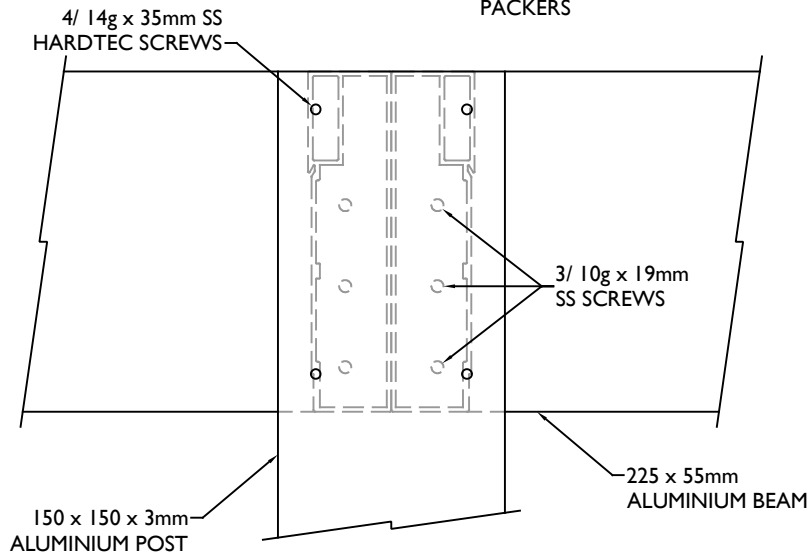

PC-SDF/DBL

PC-SDF/BJ90/DBL

CLIENT	DRAWING TITLE	SCALE	ISSUE
	POST TOP CONNECTION SIDE FIXING DOUBLE BEAM	1:5 (A4)	B
PROJECT NO.	DRAWING REF	DATE	DRAWN BY
	PC-SDF/DBL	01.07.2022	P.D
			FRAME / BLADE COLOUR