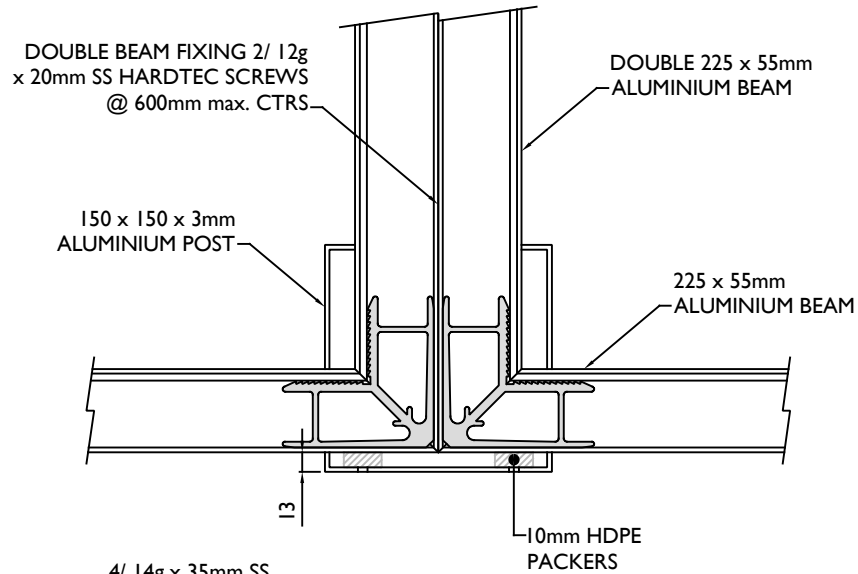

PC-SDF/DBL

PC-SDF/BJ90/DBL

CLIENT	DRAWING TITLE	SCALE	ISSUE
	POST TOP CONNECTION SIDE FIXING DOUBLE BEAM	1:5 (A4)	B
PROJECT NO.	DRAWING REF	DATE	DRAWN BY
	PC-SDF/DBL	01.07.2022	P.D
			FRAME / BLADE COLOUR