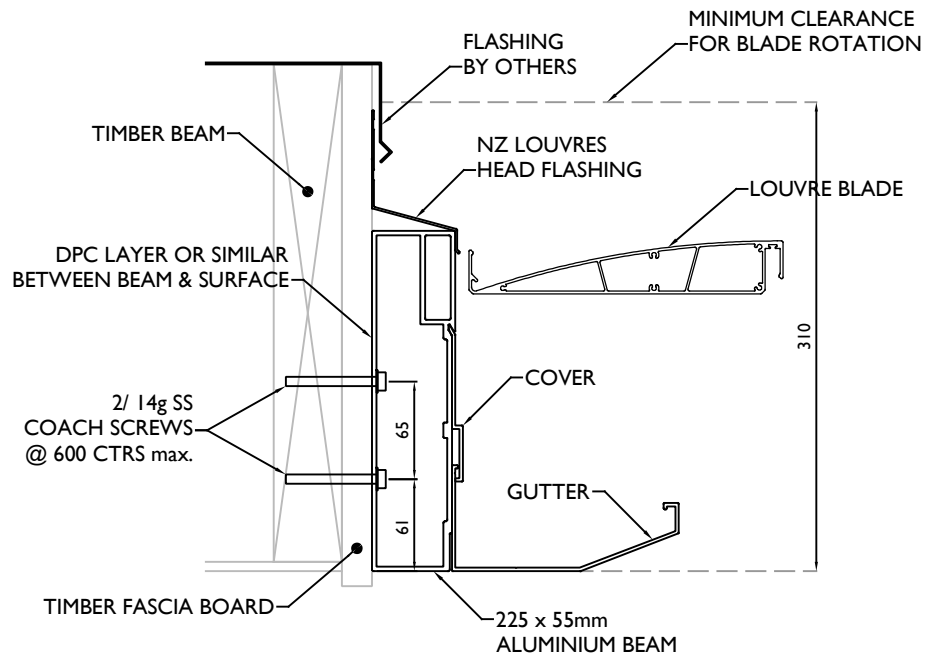

BF-DF/TIM

CLIENT

DRAWING TITLE

BEAM FIXING
DIRECT FIX TIMBER

DRAWING NO.

BF-DF/TIM

DATE 02.09.2021

SCALE 1:5 (A4)