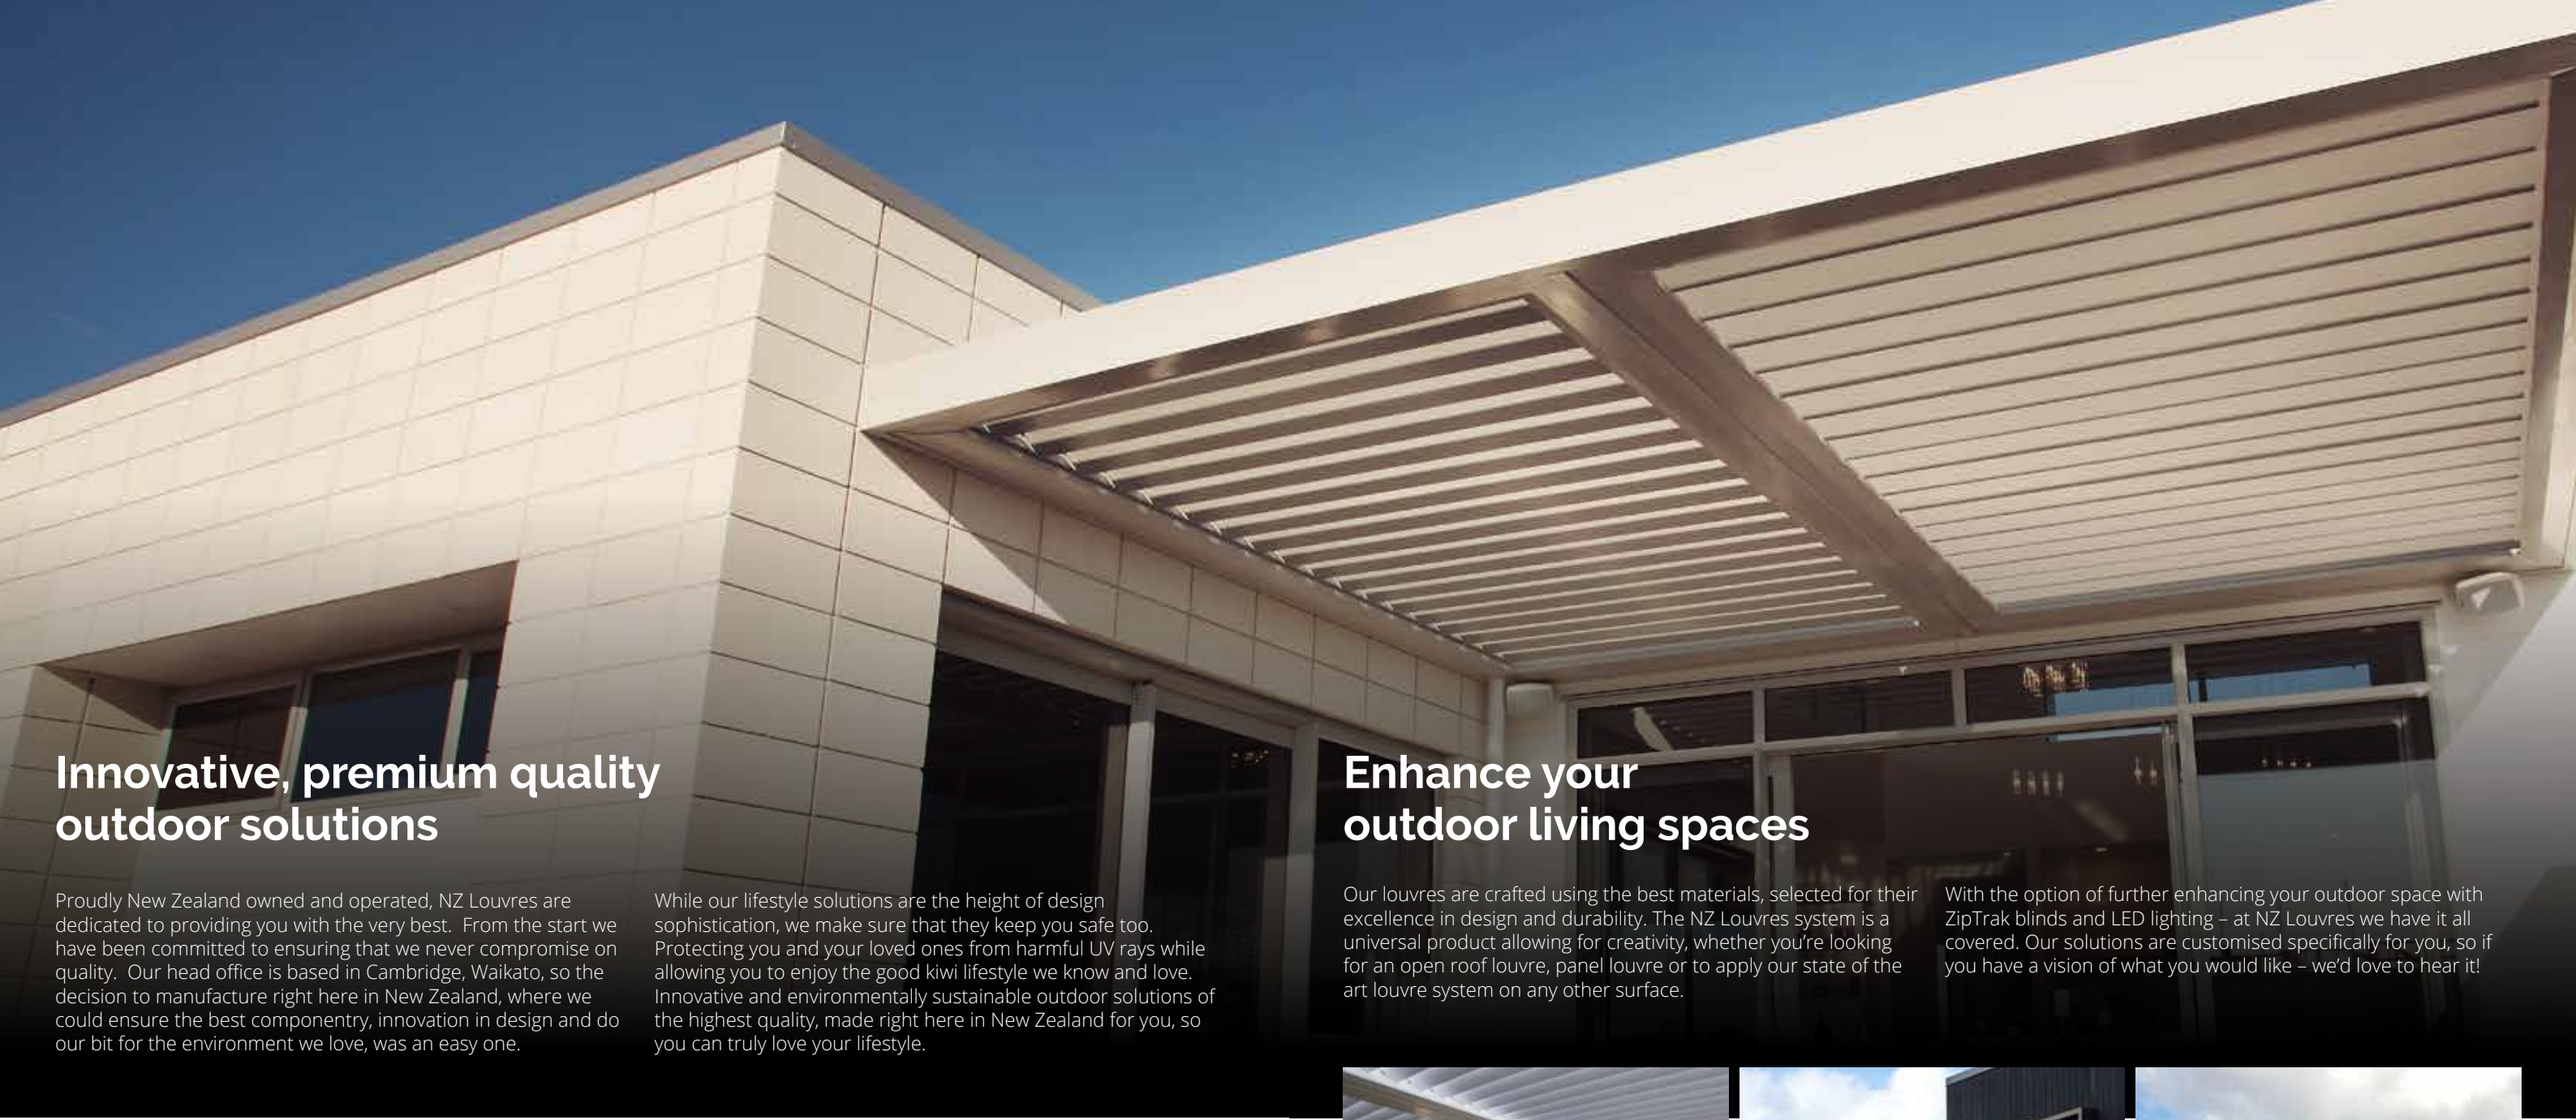

Innovative, premium quality outdoor solutions

Proudly New Zealand owned and operated, NZ Louvres are dedicated to providing you with the very best. From the start we have been committed to ensuring that we never compromise on quality. Our head office is based in Cambridge, Waikato, so the decision to manufacture right here in New Zealand, where we could ensure the best componentry, innovation in design and do our bit for the environment we love, was an easy one.

While our lifestyle solutions are the height of design sophistication, we make sure that they keep you safe too. Protecting you and your loved ones from harmful UV rays while allowing you to enjoy the good kiwi lifestyle we know and love. Innovative and environmentally sustainable outdoor solutions of the highest quality, made right here in New Zealand for you, so you can truly love your lifestyle.

Enhance your outdoor living spaces

Our louvres are crafted using the best materials, selected for their excellence in design and durability. The NZ Louvres system is a universal product allowing for creativity, whether you're looking for an open roof louvre, panel louvre or to apply our state of the art louvre system on any other surface.

With the option of further enhancing your outdoor space with ZipTrak blinds and LED lighting – at NZ Louvres we have it all covered. Our solutions are customised specifically for you, so if you have a vision of what you would like – we'd love to hear it!

Make the sustainable choice for Aotearoa

We practice and enforce the highest of industry standards and take pride in our responsibility to the environment by sourcing local raw materials and components for all our builds. Ensuring we are as sustainable as possible, NZ Louvres are proud to be a member of the Sustainable Business Network.

Our main aluminium supplier is firmly committed to a long term environmental and sustainable future. They are the only aluminium extrusion business in New Zealand to operate a remelt casthouse allowing them to recycle scrap aluminium and provide better control of the composition of their products.

Demonstrating sound environmental performance has acquired them the Enviro-Mark Diamond level certification and to receive AS/NZS ISO 14001 international certification for their environmental management systems.