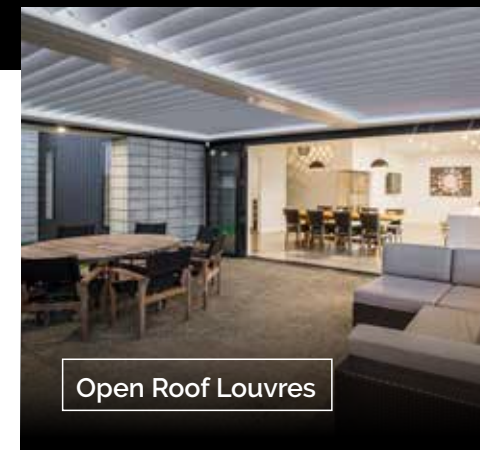

Panel Louvres

Open Roof Louvres