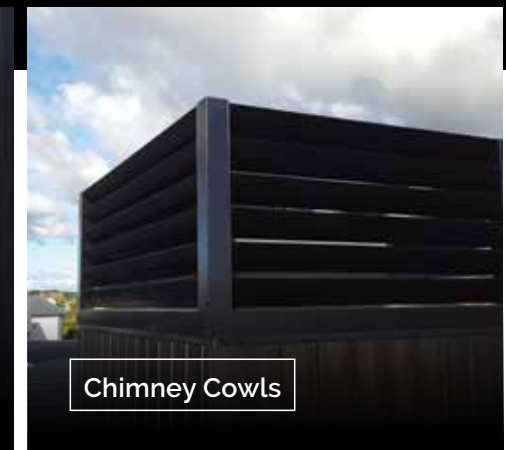

Chimney Cowls

Manufactured to the highest standard

NZ Louvres proudly support and buy local by manufacturing our products here in New Zealand. Manufacturing locally allows us the opportunity to source the very best suppliers for your build, whilst delivering a finished product that is environmentally responsible.

Bringing you the latest in automation

Maximise your outdoor living, all year round with NZ Louvres state of the art automation. Remote controls and rain sensors come as standard so you can enjoy automation without having to pay a premium for it. However, if it's a manual system you are after, we can take care of that too.